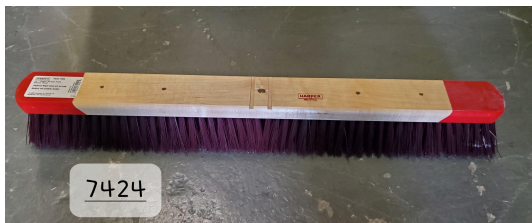

INVENTORY CLEARANCE

DRASTICLY REDUCED

REFINISHING SOLUTIONS

41 Hicks Street, Lindenhurst, NY 11757
www.benamiautocare.com, 631-991-8421

24" PUSH BROOM -
OUTDOOR - 12 AVAILABLE
@ \$30.89 EA (REG. \$47.00)

**ALL
BROOMS
INCLUDE A
POWER
BRACE W/
ASSEMBLY
HARDWARE
AND A
WOOD
HANDLE
(UNASSEMBLED)**

24" PUSH BROOM - STIFF
BRISTLE - 5 AVAILABLE @ \$24.33
(REG. \$40.44)

24" PUSH BROOM - OUTDOOR -
54 AVAILABLE @ \$27.78 (REG.
\$43.89)

24" OUTDOOR ROUGH SERVICE
PUSH BROOM - 80 AVAILABLE
@ \$19.07 (REG. \$33.29)

582236 - 36" INDOOR SOFT - PUSH
BROOM - 4 AVAILABLE @ \$28.64
(REG. \$44.75)

HARPER: 24" ECONOMY
STIFFSWEEP ROUGH WET/DRY
BROOM (BLUE) 8 AVAILABLE @
\$9.17 (REG. \$16.98)

**WHILE
SUPPLIES
LAST**

CALL 631-991-8421